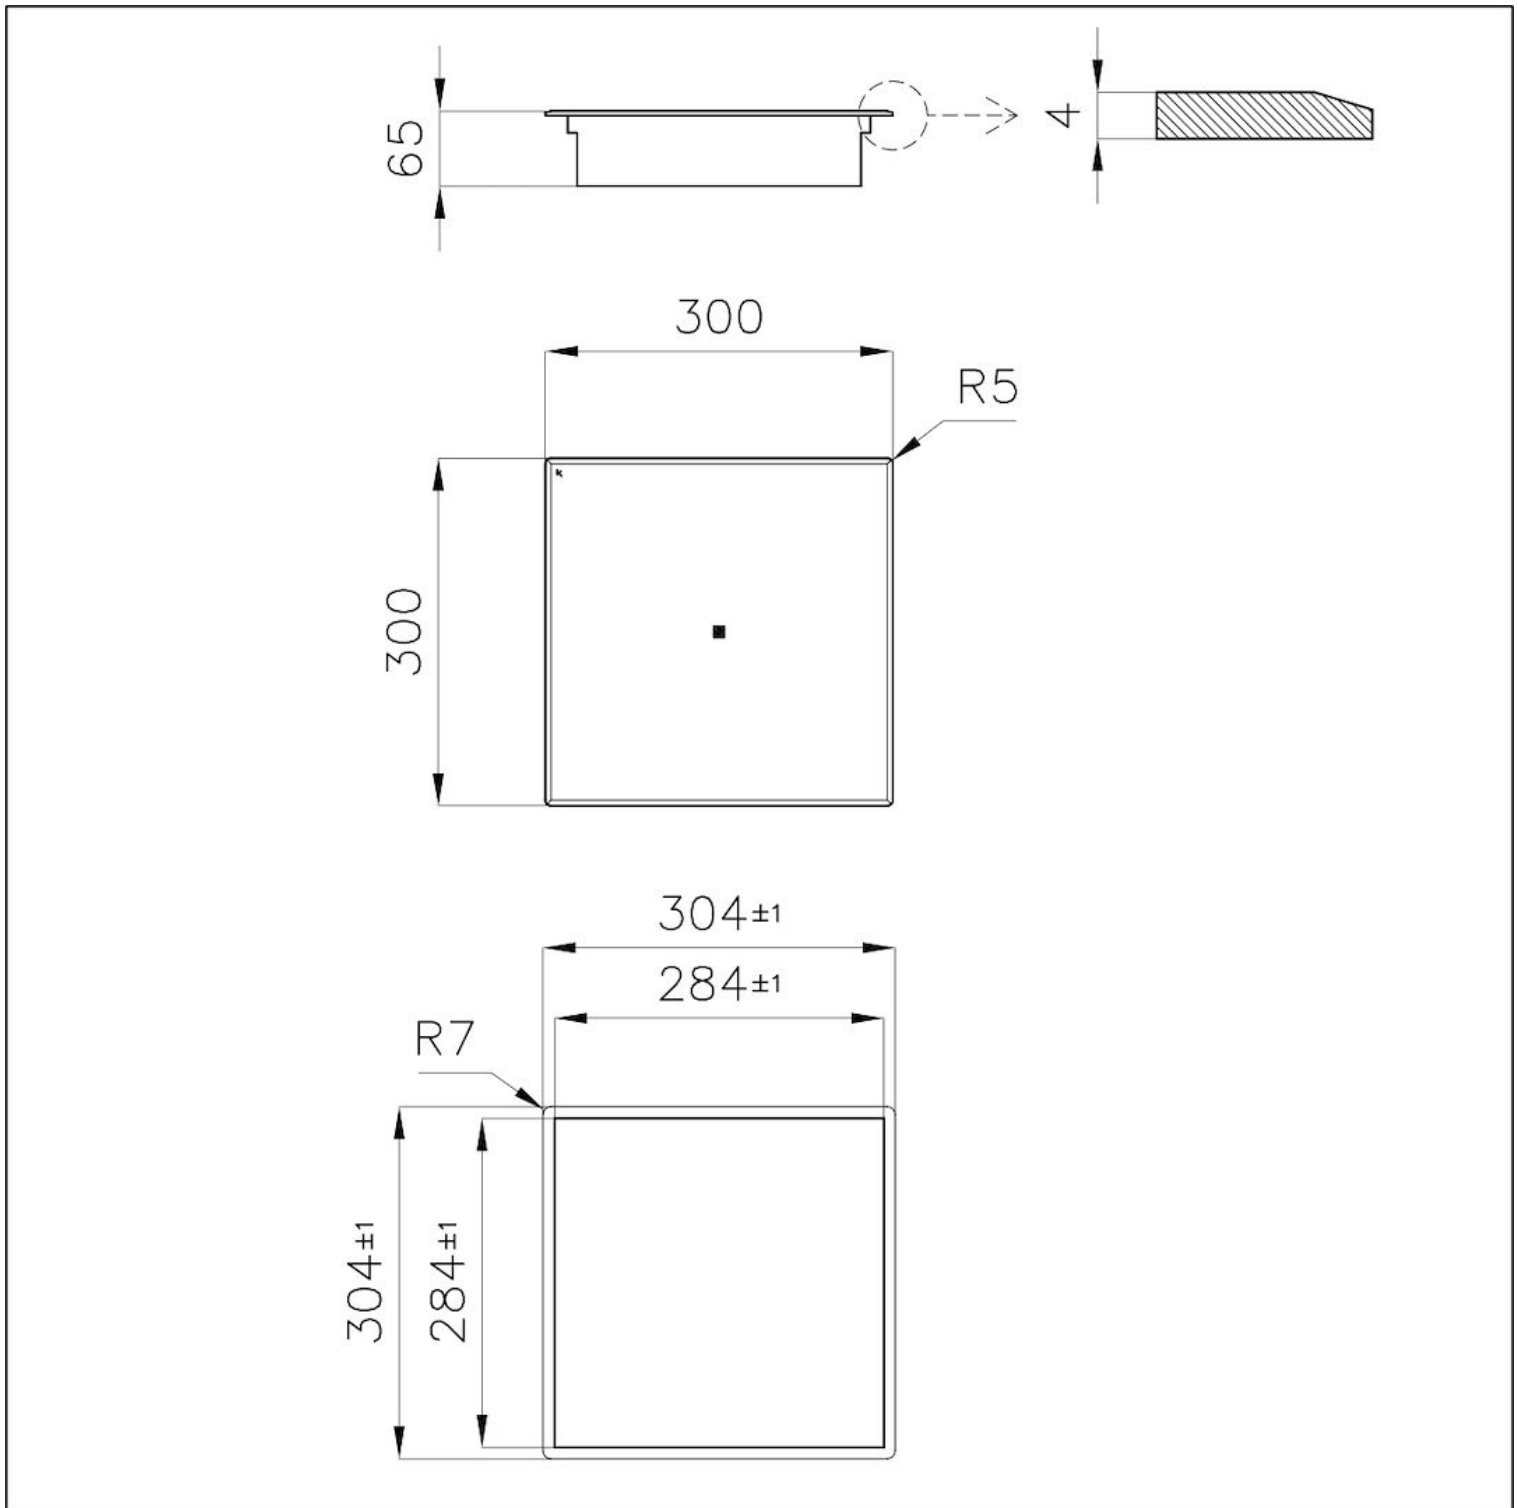

TECHNICAL DATA